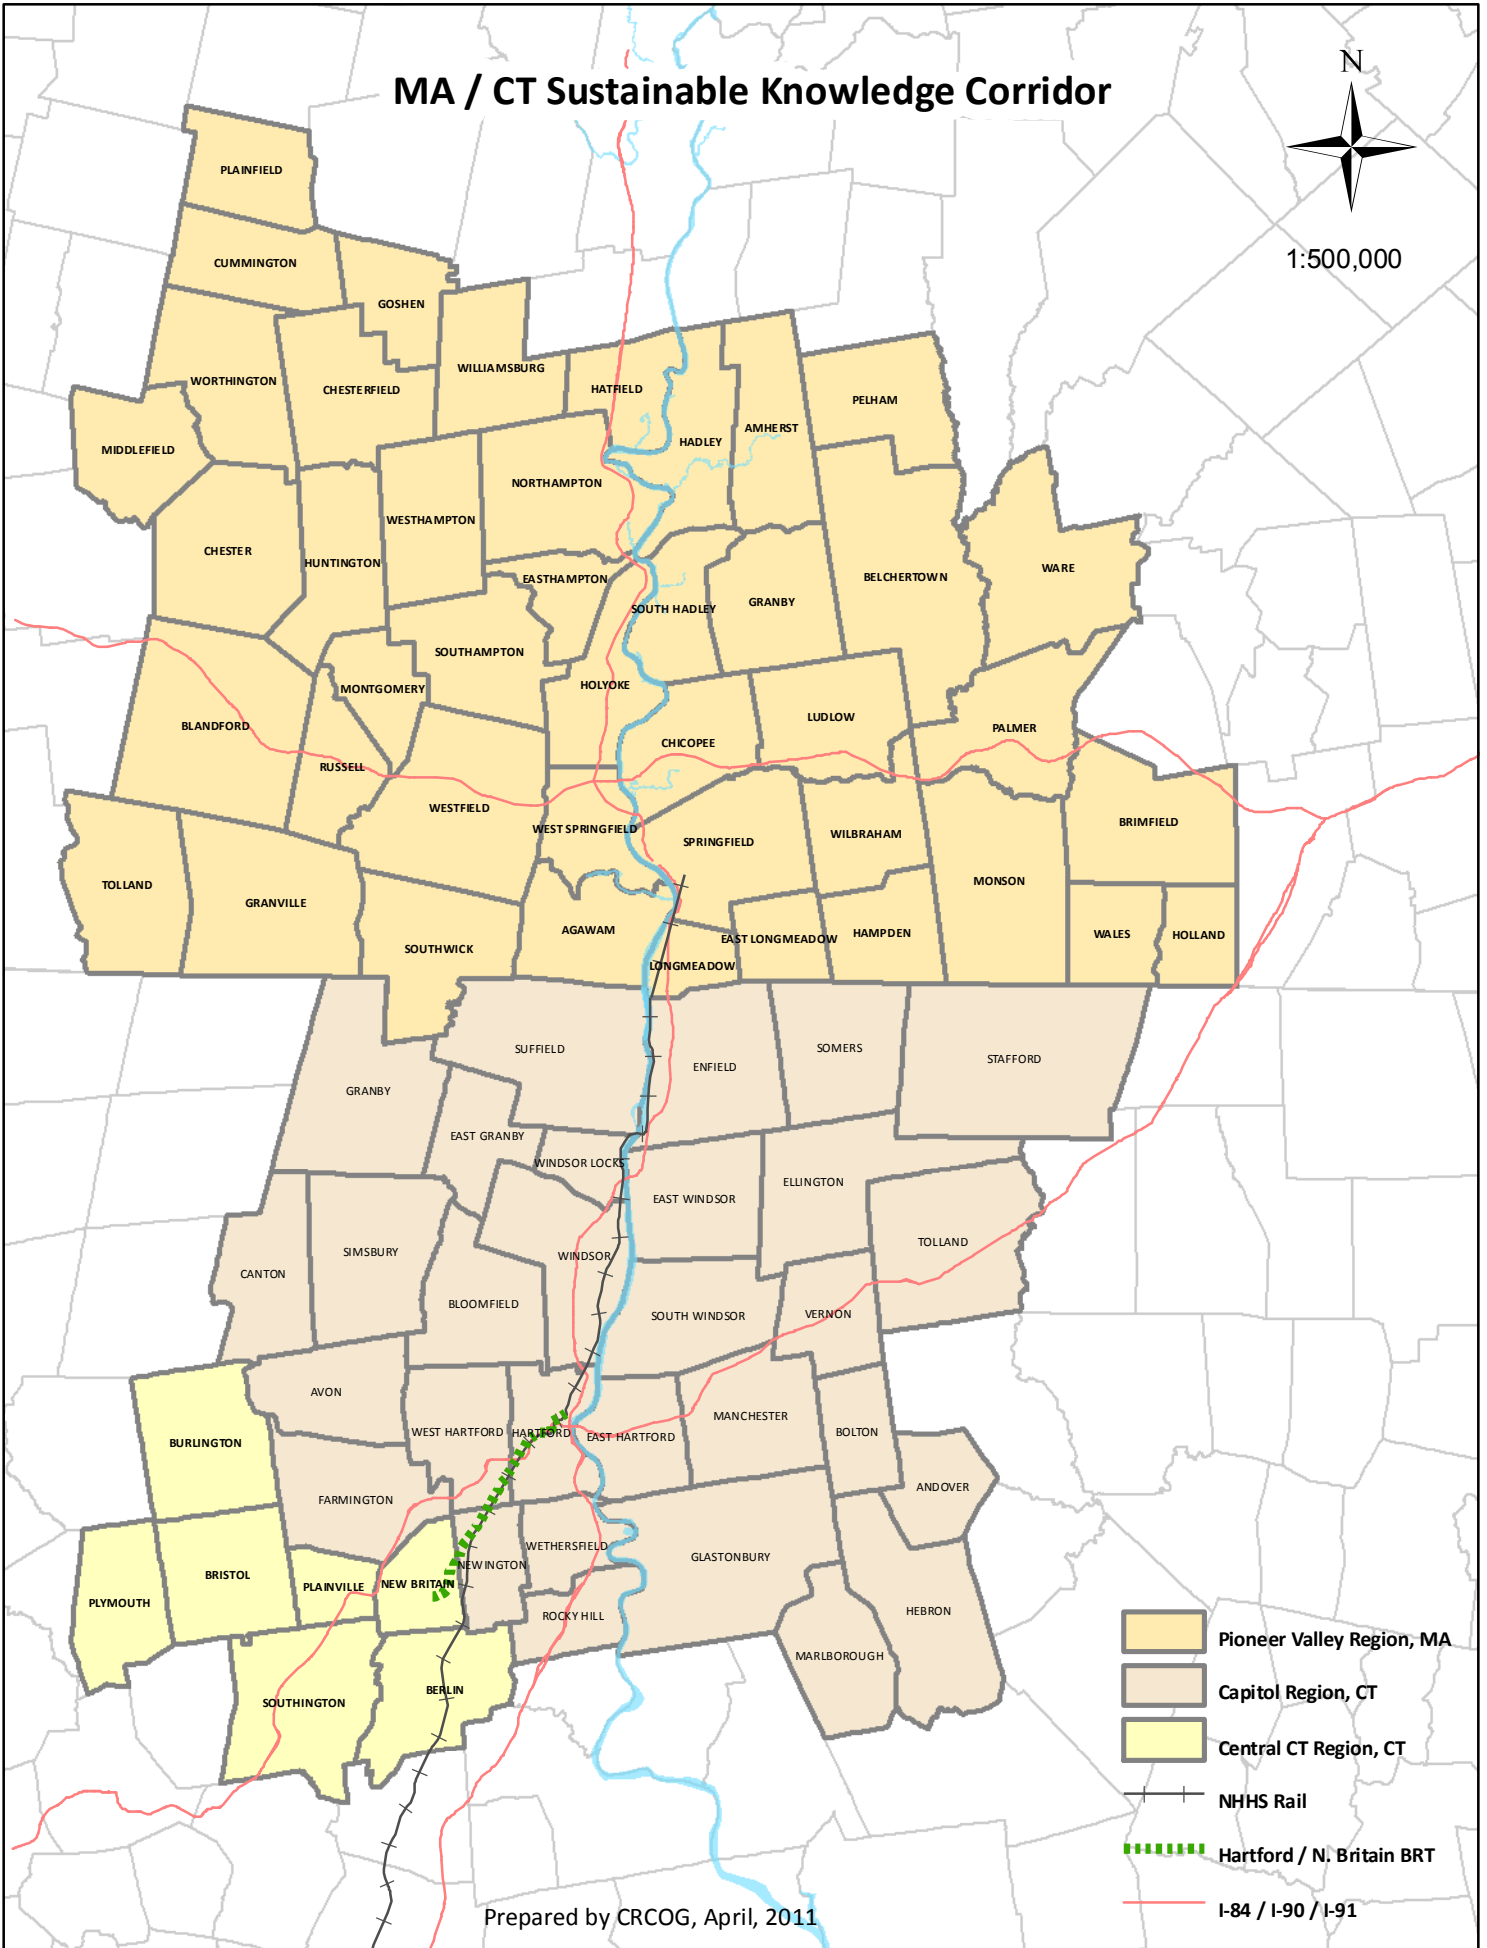

# MA / CT Sustainable Knowledge Corridor

1:500,000

Prepared by CRCOG, April, 2011

-  Pioneer Valley Region, MA
-  Capitol Region, CT
-  Central CT Region, CT
-  NHHS Rail
-  Hartford / N. Britain BRT
-  I-84 / I-90 / I-91